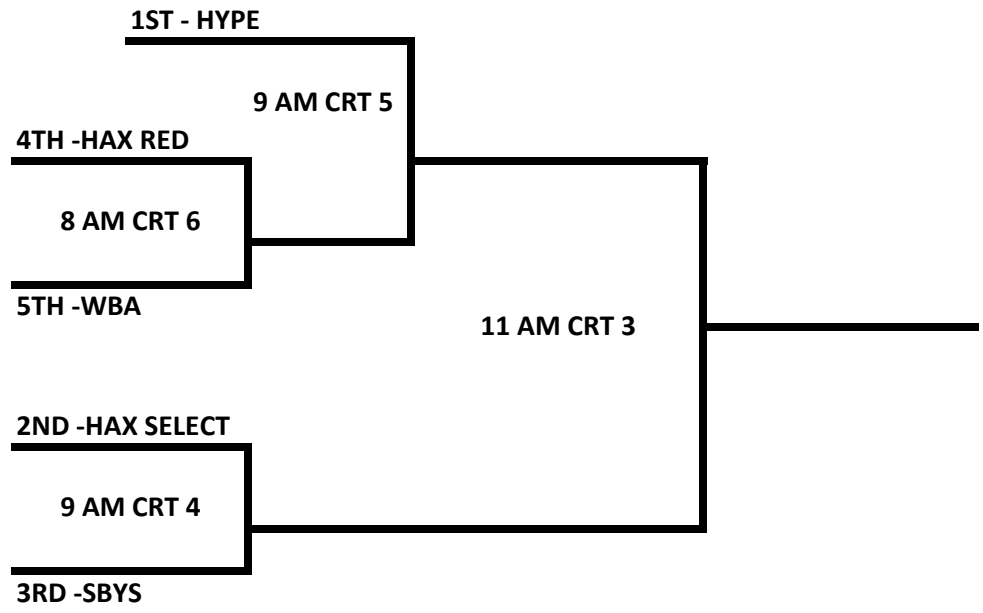

10U DIVISION			
TEAM NAME	WINS	LOSSES	PTS ALLOWED
HAX SELECT	X	X	51
SBYS	X	X	66
HAX RED	X	X	56
HYPE	XX		
WBA		XX	

GAME	DATE	TIME	COURT	TEAM	SCORE	VS	TEAM	SCORE
1	11/19	9AM	6	WBA	11	VS	HYPE	29
2	11/19	11AM	5	HAX SELECT	27	VS	HYPE	32
3	11/19	11AM	6	HAX RED	25	VS	WBA	24
4	11/19	1PM	6	SBYS	33	VS	HAX RED	26
5	11/19	3PM	6	HAX SELECT	40	VS	SBYS	19