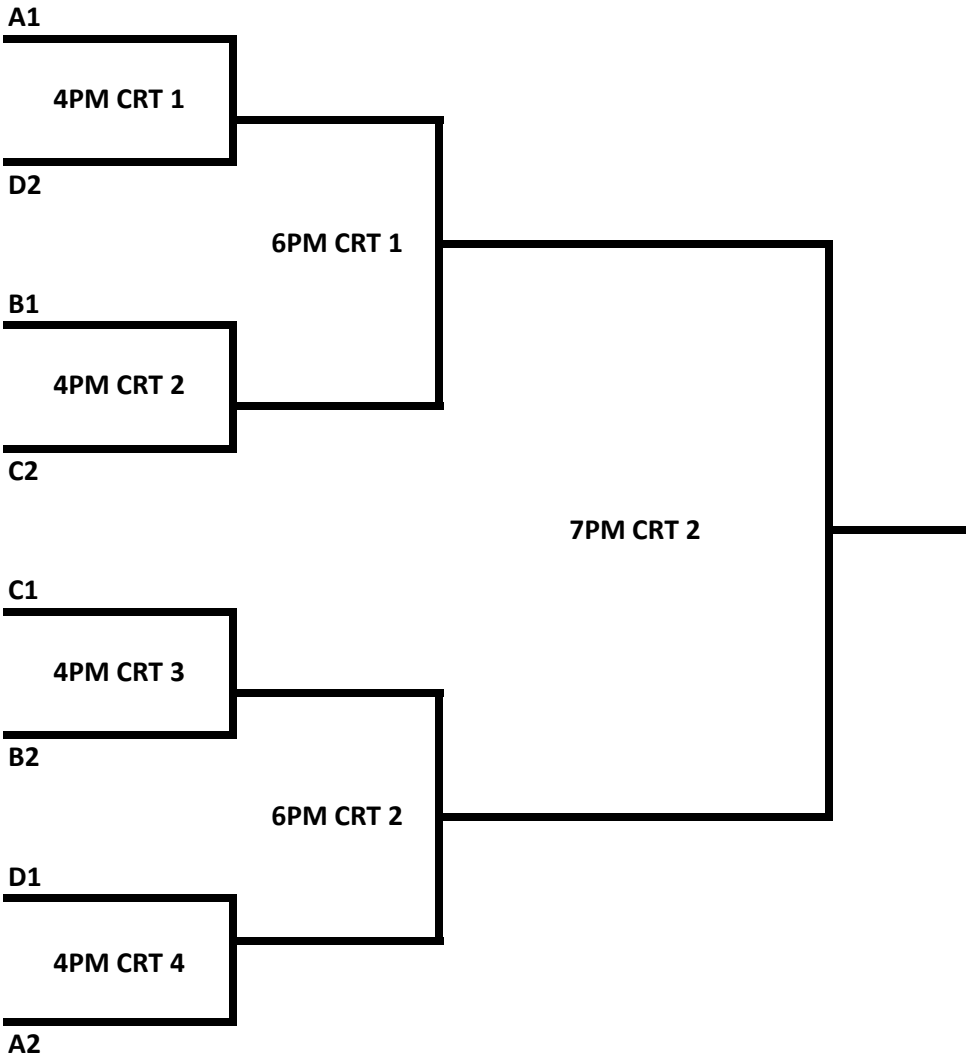

GAME	DATE	POOL	TIME	COURT	TEAM	SCORE	VS	TEAM	SCORE
1	11/19	B	9AM	2	WC SPARTANS	43	VS	NIT BBALL	47
2	11/19	B	9AM	3	ICAN	34	VS	PV CAGERS	35
3	11/19	D	10AM	1	SB DREAM TEAM	41	VS	WBA	54
4	11/19	D	10AM	2	IMPACT LA	44	VS	HAX RED	39
5	11/19	B	11AM	2	WC SPARTANS	60	VS	ICAN	28
6	11/19	B	11AM	3	NIT BBALL	46	VS	PV CAGERS	12
7	11/19	D	12PM	2	IMPACT LA	70	VS	SB DREAM TEAM	32
8	11/19	D	12PM	3	HAX RED	45	VS	WBA	49
9	11/19	A	2PM	2	HAX BLACK	60	VS	MV WILDCATS	24
10	11/19	C	2PM	3	PROJECT 2016	60	VS	LA BOBCATS	41
11	11/19	A	2PM	4	RISING STARS	0	VS	OC BLAZERS	15
12	11/19	C	3PM	2	OC PREMIER	33	VS	PYC VIPERS	30
13	11/19	A	4PM	2	HAX BLACK	15	VS	RISING STARS	0
14	11/19	A	4PM	4	OC BLAZERS	25	VS	MV WILDCATS	46
15	11/19	C	5PM	1	OC PREMIER	43	VS	LA BOBCATS	39
16	11/19	C	5PM	2	PROJECT 2016	75	VS	PYC VIPERS	32
17	11/20	D	11AM	1	IMPACT LA			WBA	
18	11/20	D	11AM	2	HAX RED			SB DREAM TEAM	
19	11/20	B	11AM	4	WC SPARTANS			PV CAGERS	
20	11/20	B	12PM	1	NIT BBALL			ICAN	
21	11/20	C	1PM	1	LA BOBCATS			PYC VIPERS	
22	11/20	A	1PM	2	RISING STARS			MV WILDCATS	
23	11/20	C	1PM	3	PROJECT 2016			OC PREMIER	
24	11/20	A	1PM	4	OC BLAZERS			HAX BLACK	

GOLD BRACKET