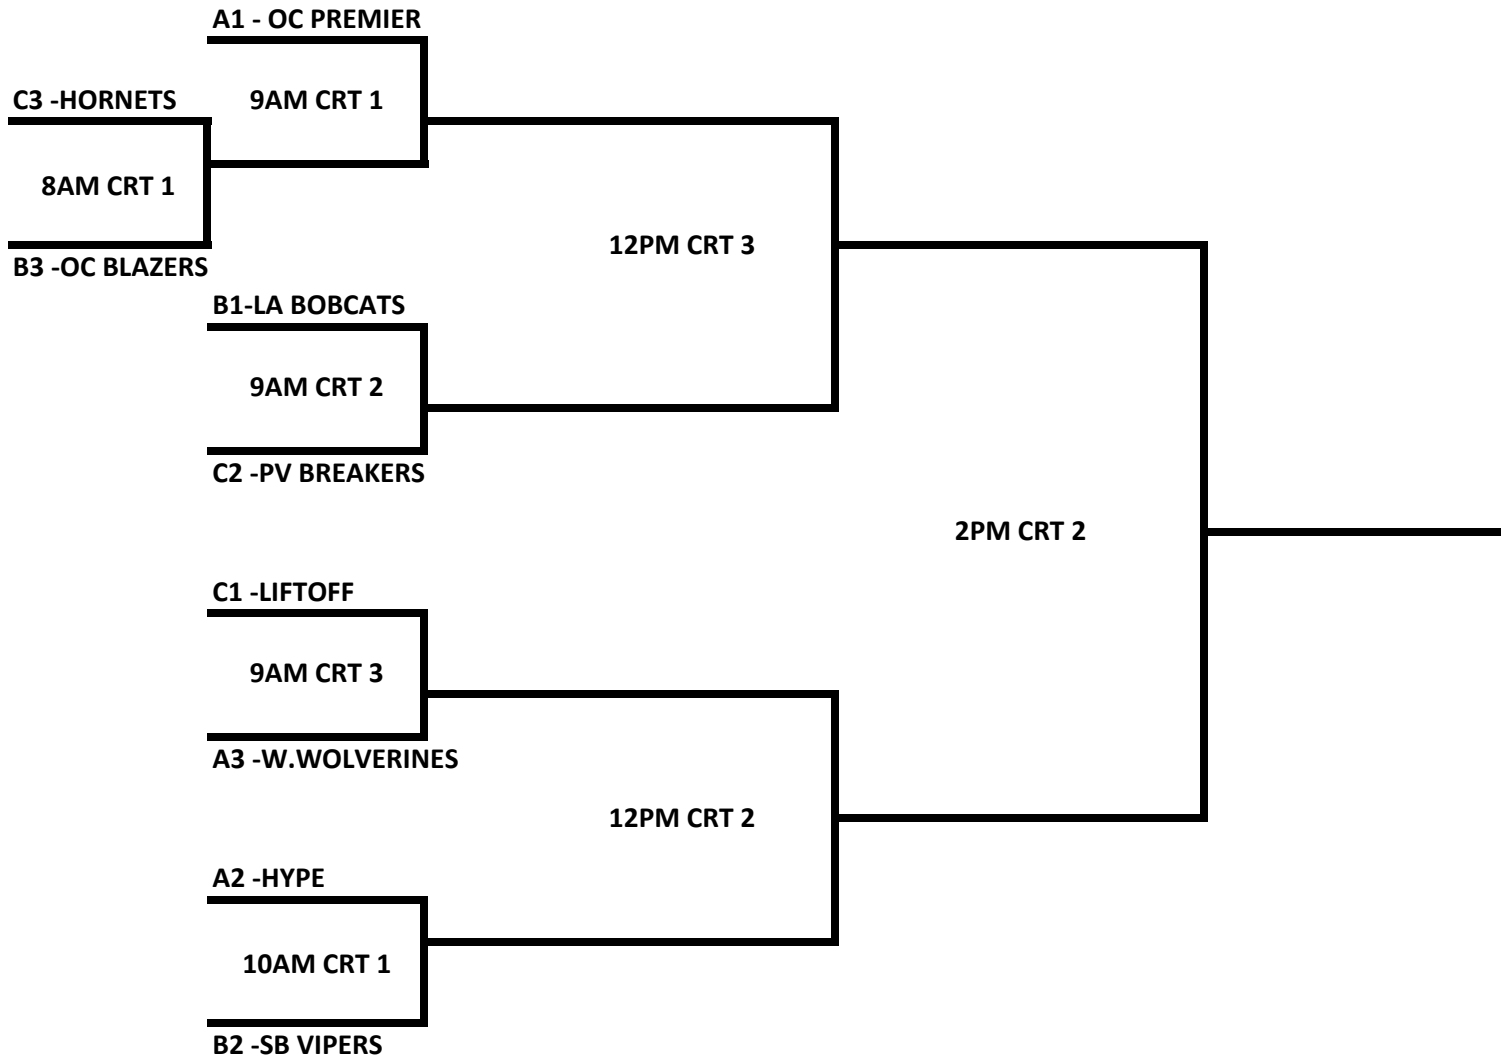

12U DIVISION - POOL A			
TEAM NAME	WINS	LOSSES	PT DIFFERENTIAL
W. WOLVERINES		XX	L9, L15
HYPE	X	XX	W9,L1
OC PREMIER	XX		W15,W1
12U DIVISION - POOL B			
LA BOBCATS	XX		W15,W15
OC BLAZERS		XX	L15,L4
SB VIPERS	X	X	L15,W4
12U DIVISION - POOL C			
TEAM NAME	WINS	LOSSES	PT DIFFERENTIAL
PV BREAKERS	X	X	L15,W15
LIFTOFF	XX		W15, W15
HORNETS		XX	L15,L15

GAME	DATE	POOL	TIME	COURT	TEAM	SCORE	VS	TEAM	SCORE
1	11/19	A	9AM	4	W.WOLVERINES	31	VS	HYPE	40
2	11/19	B	9AM	5	LA BOBCATS	35	VS	OC BLAZERS	8
3	11/19	A	11AM	1	W.WOLVERINES	17	VS	OC PREMIER	34
4	11/19	B	11AM	4	LA BOBCATS	42	VS	SB VIPERS	10
5	11/19	C	12PM	5	PV BREAKERS	18	VS	LIFTOFF	38
6	11/19	A	1PM	2	HYPE	32	VS	OC PREMIER	33
7	11/19	B	1PM	4	SB VIPERS	34	VS	OC BLAZERS	30
8	11/19	C	2PM	5	PV BREAKERS	37	VS	HB HORNETS	8
9	11/19	C	4PM	6	LIFTOFF	54	VS	HB HORNETS	17