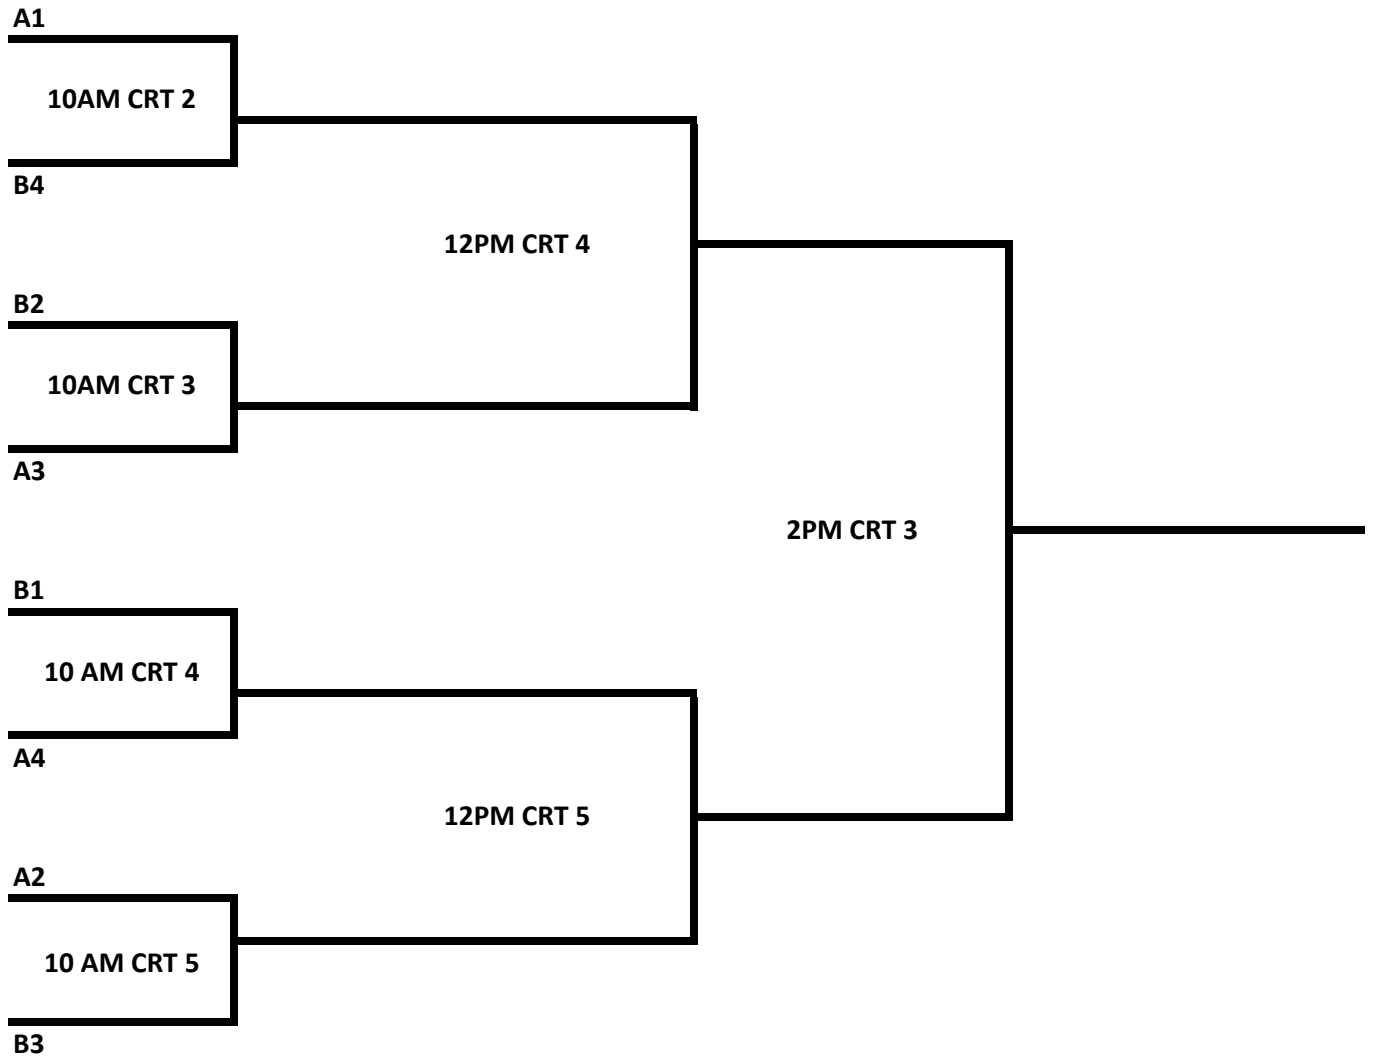

13U DIVISION - POOL A			
TEAM NAME	WINS	LOSSES	PT DIFFERENTIAL
HAX RED		XX	L15, L15,
TPI	X	X	W15, L11,
SB DREAM TEAM ORANGE	X	X	W15, L15,
ICAN	XX		W15,W11,
13U DIVISION - POOL B			
TEAM NAME	WINS	LOSSES	PT DIFFERENTIAL
MOORE GAME ELITE	XX		W6, W4,
OC PREMIER	X	X	L6,W15,
SANTA BARBARA BREAKERS	X	X	W15, L4,
PV BREAKERS		XX	L15, L15,

GAME	DATE	POOL	TIME	COURT	TEAM	SCORE	VS	TEAM	SCORE
1	11/19	B	10AM	3	MOORE GAME ELITE	48	VS	OC PREMIER	42
2	11/19	A	12PM	4	HAX RED	32	VS	SB DREAM TEAM ORANGE	58
3	11/19	B	1PM	3	SB BREAKERS	52	VS	PV BREAKERS	13
4	11/19	A	2PM	1	HAX RED	31	VS	TPI	61
5	11/19	A	2PM	6	SB DREAM TEAM ORANGE	18	VS	ICAN	51
6	11/19	B	4PM	1	OC PREMIER	41	VS	PV BREAKERS	12
7	11/19	B	4PM	3	MOORE GAME ELITE	33	VS	SB BREAKERS	29
8	11/19	A	4PM	5	TPI	41	VS	ICAN	52
9	11/20	A	8AM	2	HAX RED		VS	ICAN	
10	11/20	A	8AM	3	TPI		VS	SB DREAM TEAM ORANGE	
11	11/20	B	8AM	4	MOORE GAME ELITE		VS	PV BREAKERS	
12	11/20	B	8AM	5	OC PREMIER		VS	SB BREAKERS